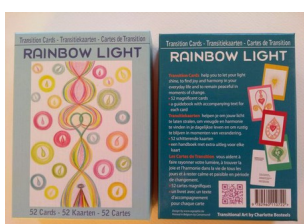

- 52 magnificent cards
- a guidebook written in three languages with accompanying text for each card
- dimensions box: 8,7 cm x12,7 cm
- dimensions cards: 8 cm x12 cm

Love of the Universe

VAT incl.	VAT excl.
35,00 €	€28,93

Cosmic Love

VAT incl.	VAT excl.
35,00 €	€28,93

Rainbow Light

VAT incl.	VAT excl.
35,00 €	€28,93

VITAMINES OF LOVE – HAPPY CELLS

This deck contains 52 cards that have been drawn intuitively to support the physical body. They help you to release emotional and mental blockages that have settled in different parts of your body.